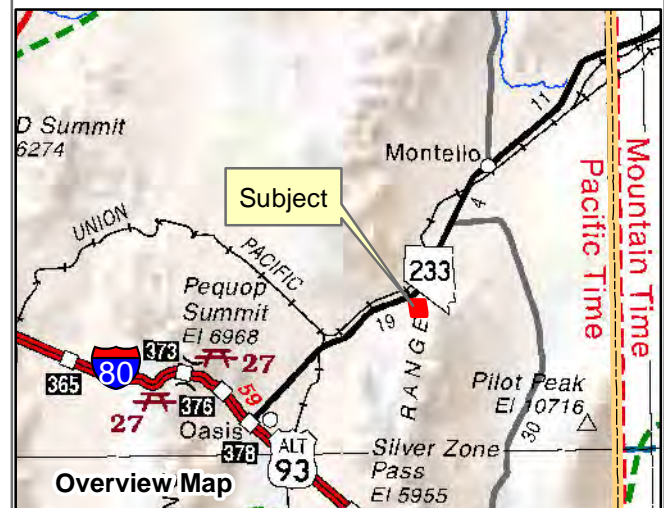

010-350
Gamble District
Section 33 Township 38N Range 68E
of the Mount Diablo Meridian, Nevada

- Legend**
- Subject Parcel
 - Public Land
 - Road
 - Section
 - Township/Range

Reference Documents:

This map does NOT represent a survey. It is compiled from official records, including surveys and deeds. Recorded documents should be used for detailed legal information. Unless approved by Elko County Assessor, other uses are forbidden.

FOR ASSESSMENT USE ONLY

Background image - 2019 NAIP flyover downloaded from the W. M. Keck Earth Sciences & Mining Research Information Center.
 Product of GIS
 Last Update 05/04/2022 JLS