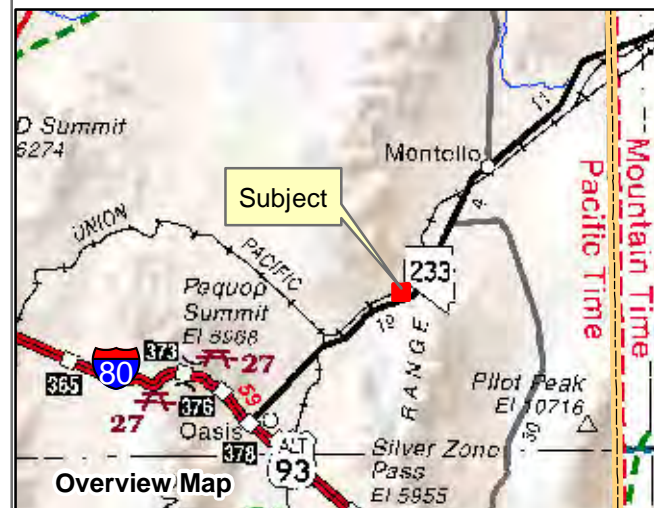

010-35M
Gamble District
Section 29 Township 38N Range 68E
of the Mount Diablo Meridian, Nevada

- Legend**
- Subject Parcel
 - Public Land
 - Road
 - Section
 - Township/Range

Reference Documents:

This map does NOT represent a survey. It is compiled from official records, including surveys and deeds. Recorded documents should be used for detailed legal information. Unless approved by Elko County Assessor, other uses are forbidden.

FOR ASSESSMENT USE ONLY

Background image - 2013 NAIP flyover downloaded from the W. M. Keck Earth Sciences & Mining Research Information Center.
 Product of GIS
 Last Update 10/23/2017 JLS