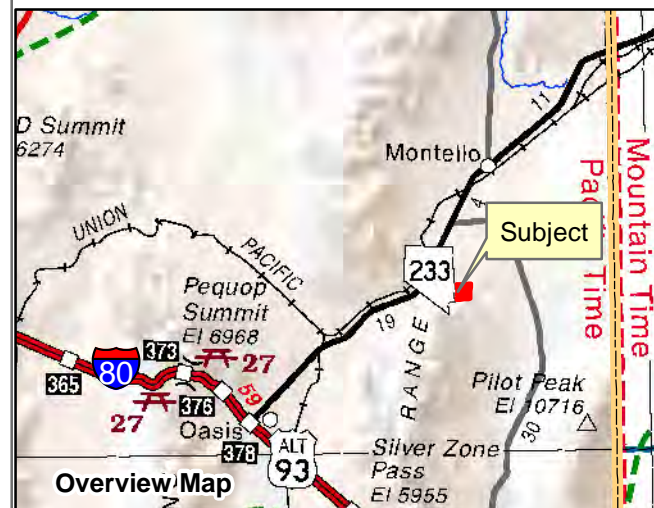

010-35K
Gamble District
Section 25 Township 38N Range 68E
of the Mount Diablo Meridian, Nevada

- Legend**
- Subject Parcel
 - Public Land
 - Section
 - Township/Range

Reference Documents:
 711749, 754933

This map does NOT represent a survey.
 It is compiled from official records, including
 surveys and deeds. Recorded documents
 should be used for detailed legal information.
 Unless approved by Elko County Assessor,
 other uses are forbidden.

FOR ASSESSMENT USE ONLY

Latitude and Longitude are approximate.

Background image - 2013 NAIP flyover downloaded
 from the W. M. Keck Earth Sciences & Mining Research
 Information Center.
 Product of GIS
 Last Update 05/29/2019 JLS