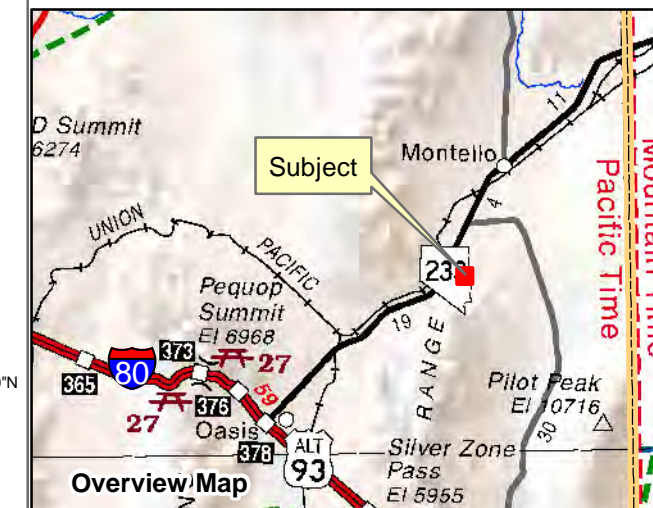

**010-35J**  
**Gamble District**  
**Section 23 Township 38N Range 68E**  
**of the Mount Diablo Meridian, Nevada**

- Legend**
- Subject Parcel
  - Public Land
  - Road
  - Section
  - Township/Range

This map does NOT represent a survey. It is compiled from official records, including surveys and deeds. Recorded documents should be used for detailed legal information. Unless approved by Elko County Assessor, other uses are forbidden.

**FOR ASSESSMENT USE ONLY**

Latitude and Longitude are approximate.

Background image - 2013 NAIP flyover downloaded from the W. M. Keck Earth Sciences & Mining Research Information Center.  
 Product of GIS  
 Last Update 04/09/2018 JLS