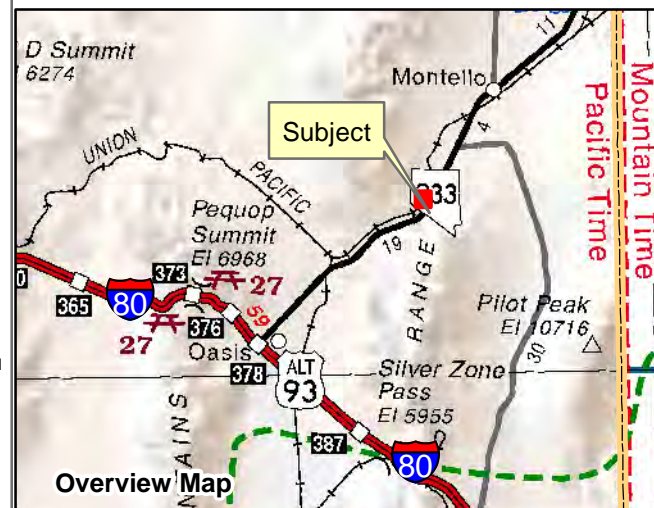

010-35I
Gamble District
Township 38N Range 68E Section 21
of the Mount Diablo Meridian, Nevada

- Legend**
- Road
 - ▭ Subject Parcel
 - ▭ Parcel
 - ▨ Public Land
 - ▭ Township/Range
 - ▭ Section

Reference Documents:
 This map does NOT represent a survey. It is compiled from official records, including surveys and deeds. Recorded documents should be used for detailed legal information. Unless approved by Elko County Assessor, other uses are forbidden.

FOR ASSESSMENT USE ONLY

Latitude and Longitude are approximate.
 Background image - 2013 NAIP flyover downloaded from the W. M. Keck Earth Sciences & Mining Research Information Center.
 Product of GIS
 Last Update 04/09/2018 JLS