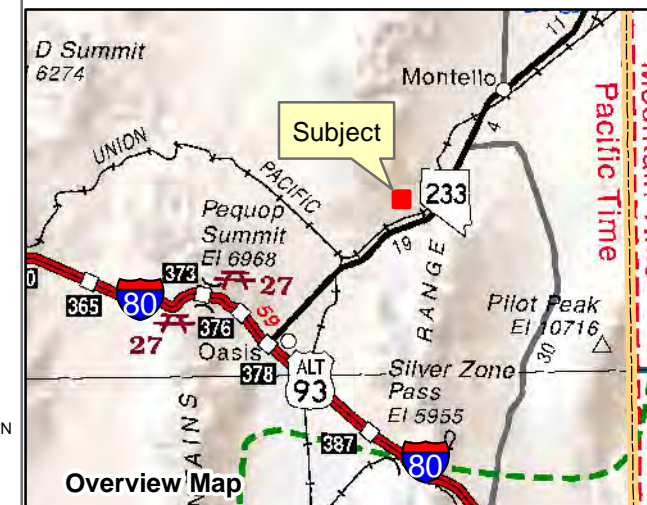

010-35H
Gamble District
Township 38N Range 68E
of the Mount Diablo Meridian, Nevada

- Legend**
- Subject Parcel
 - Parcel
 - Public Land
 - Township/Range
 - Section

Reference Documents:

This map does NOT represent a survey. It is compiled from official records, including surveys and deeds. Recorded documents should be used for detailed legal information. Unless approved by Elko County Assessor, other uses are forbidden.

FOR ASSESSMENT USE ONLY

Latitude and Longitude are approximate.

Background image - 2013 NAIP flyover downloaded from the W. M. Keck Earth Sciences & Mining Research Information Center.
 Product of GIS
 Last Update 04/09/2018 JLS