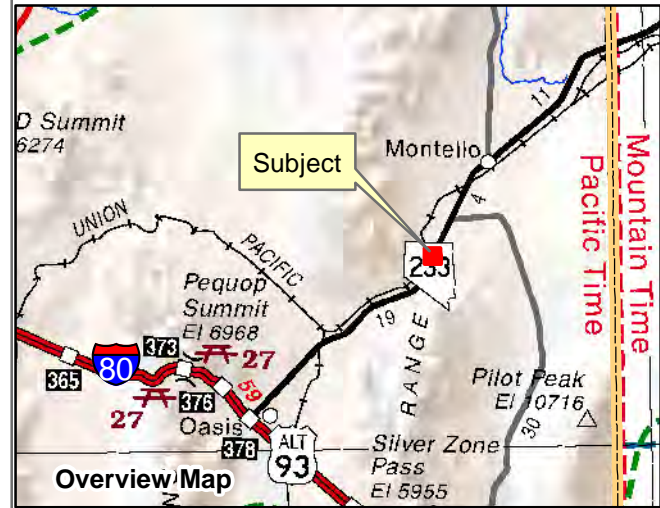

**010-35F**  
**Gamble District**  
**Section 15 Township 38N Range 68E**  
**of the Mount Diablo Meridian, Nevada**

- Legend**
- Subject Parcel
  - Public Land
  - Road
  - Section
  - Township/Range

**Reference Documents:**

This map does NOT represent a survey. It is compiled from official records, including surveys and deeds. Recorded documents should be used for detailed legal information. Unless approved by Elko County Assessor, other uses are forbidden.

**FOR ASSESSMENT USE ONLY**

Latitude and Longitude are approximate.

Background image - 2013 NAIP flyover downloaded from the W. M. Keck Earth Sciences & Mining Research Information Center.

Product of GIS  
 Last Update 04/09/2018 JLS