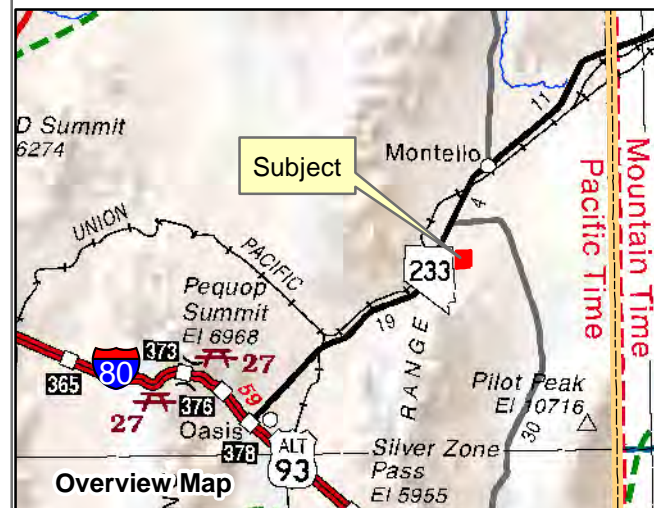

010-35E
Gamble District
Section 13 Township 38N Range 68E
of the Mount Diablo Meridian, Nevada

- Legend**
- Subject Parcel
 - Public Land
 - Section
 - Township/Range

Reference Documents:

Latitude and Longitude are approximate.
 This map does NOT represent a survey.
 It is compiled from official records, including
 surveys and deeds. Recorded documents
 should be used for detailed legal information.
 Unless approved by Elko County Assessor,
 other uses are forbidden.

FOR ASSESSMENT USE ONLY

Background image - 2013 NAIP flyover downloaded
 from the W. M. Keck Earth Sciences & Mining Research
 Information Center.
 Product of GIS
 Last Update 10/23/2017 JLS