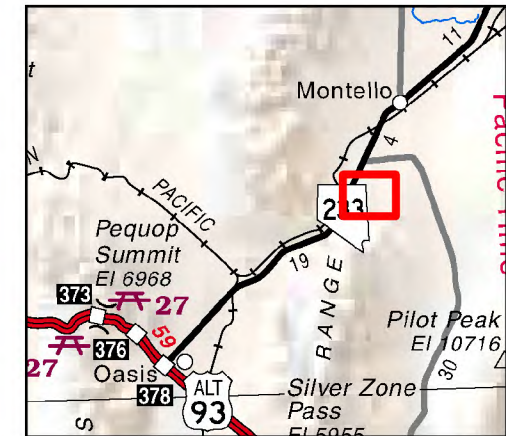

# 010-35D Gamble District

Section 11 Township 38N Range 68E  
of the Mount Diablo Meridian, Nevada

## Legend

- Subject Parcel
- Parcel
- Public Land
- Road
- Section

Reference Documents:  
Map# 737719, 826264

This map does NOT represent a survey.  
It is compiled from official records, including  
surveys and deeds. Recorded documents  
should be used for detailed legal information.  
Unless approved by Elko County Assessor, other  
uses are forbidden.