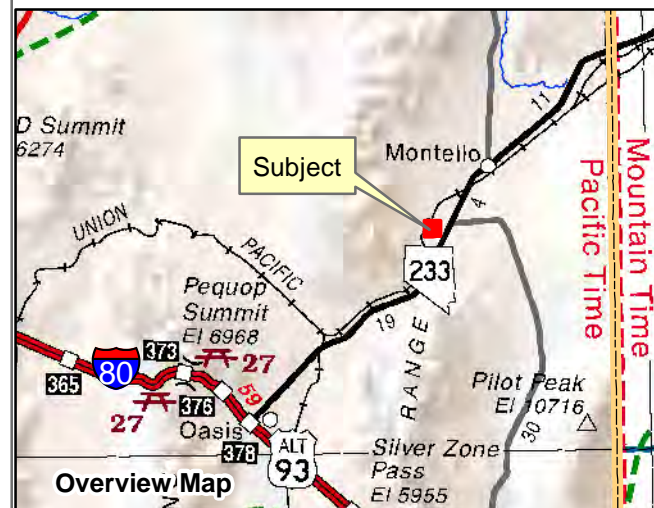

010-35B
Gamble District
Section 3 Township 38N Range 68E
of the Mount Diablo Meridian, Nevada

- Legend**
- Subject Parcel
 - Public Land
 - Road
 - Section
 - Township/Range

Reference Documents:

Latitude and Longitude are approximate.
 This map does NOT represent a survey.
 It is compiled from official records, including surveys and deeds. Recorded documents should be used for detailed legal information. Unless approved by Elko County Assessor, other uses are forbidden.

FOR ASSESSMENT USE ONLY

Latitude and Longitude are approximate.
 Background image - 2013 NAIP flyover downloaded from the W. M. Keck Earth Sciences & Mining Research Information Center.
 Product of GIS
 Last Update 04/09/2018 JLS