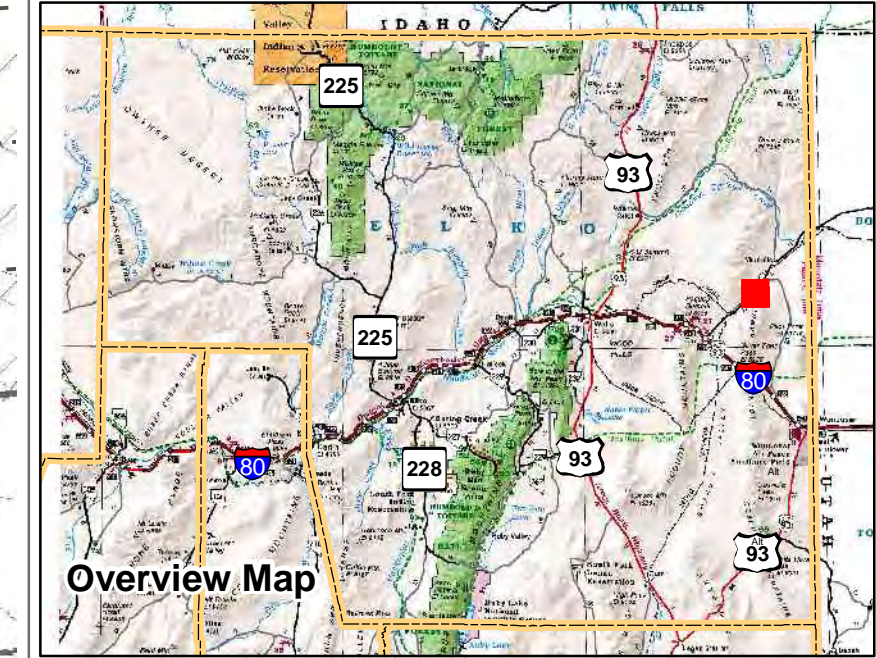

010-350
Township 38N Range 68E
of the Mount Diablo Meridian, Nevada

- Legend**
- Subject Parcel
 - Parcel
 - Public Land
 - Lot
 - Section
 - Township/Range
 - County Line
 - Railroad

This map does NOT represent a survey. It is compiled from official records, including surveys and deeds. Recorded documents should be used for detailed legal information. Unless approved by Elko County Assessor, other uses are forbidden.