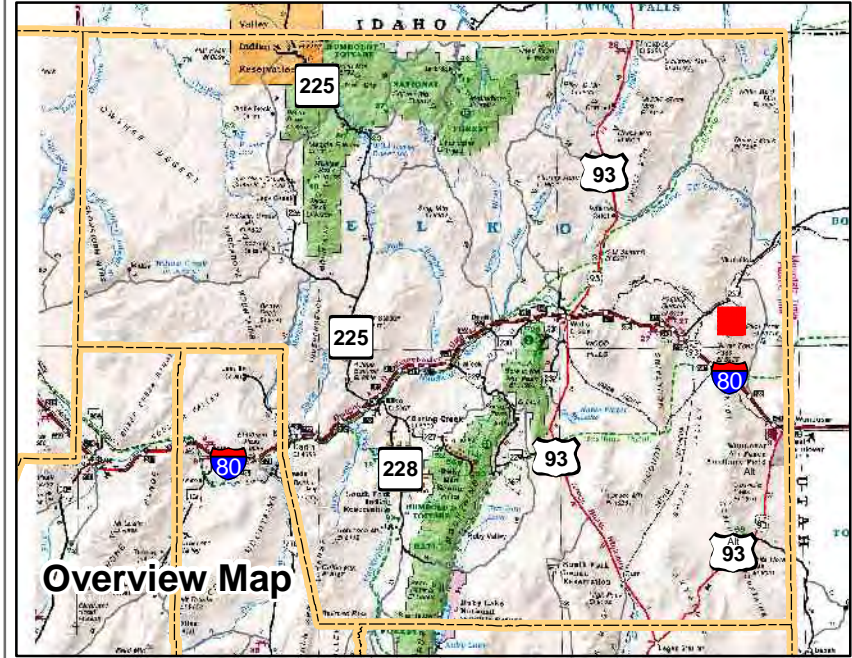

010-340
Township 37N Range 68E
of the Mount Diablo Meridian, Nevada

- Legend**
- Subject Parcel
 - Parcel
 - Public Land
 - Lot
 - Section
 - Township/Range
 - County Line

This map does NOT represent a survey. It is compiled from official records, including surveys and deeds. Recorded documents should be used for detailed legal information. Unless approved by Elko County Assessor, other uses are forbidden.