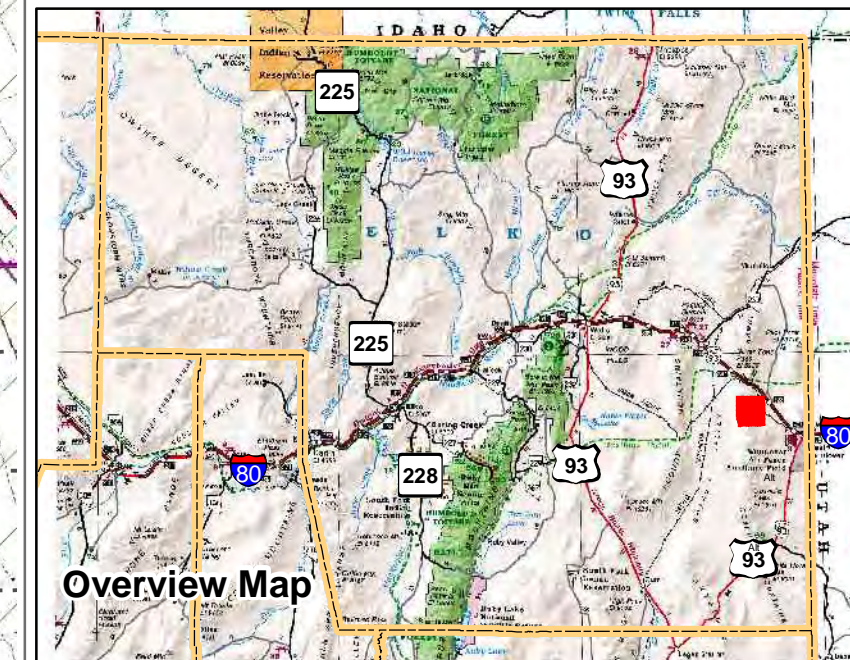

010-310
PARTIALLY SURVEYED
Township 34N Range 68E
of the Mount Diablo Meridian, Nevada

Overview Map

Legend

- Subject Parcel
- Parcel
- Public Land
- Lot
- Section
- Township/Range
- County Line

This map does NOT represent a survey. It is compiled from official records, including surveys and deeds. Recorded documents should be used for detailed legal information. Unless approved by Elko County Assessor, other uses are forbidden.