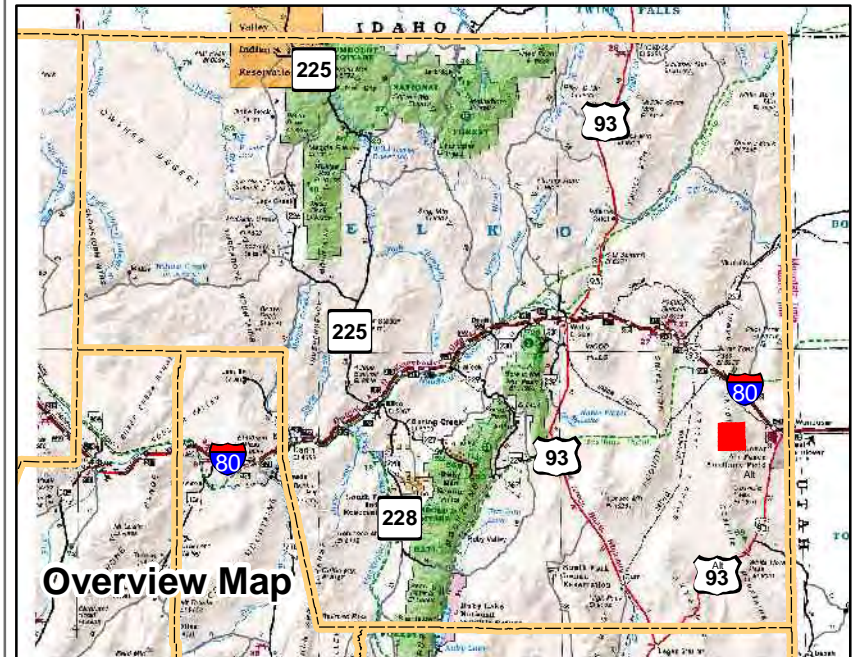

010-300
UNSURVEYED
 Township 33N Range 68E
 of the Mount Diablo Meridian, Nevada

- Legend**
- Subject Parcel
 - Parcel
 - Public Land
 - Lot
 - Section
 - Township/Range
 - County Line

This map does NOT represent a survey. It is compiled from official records, including surveys and deeds. Recorded documents should be used for detailed legal information. Unless approved by Elko County Assessor, other uses are forbidden.