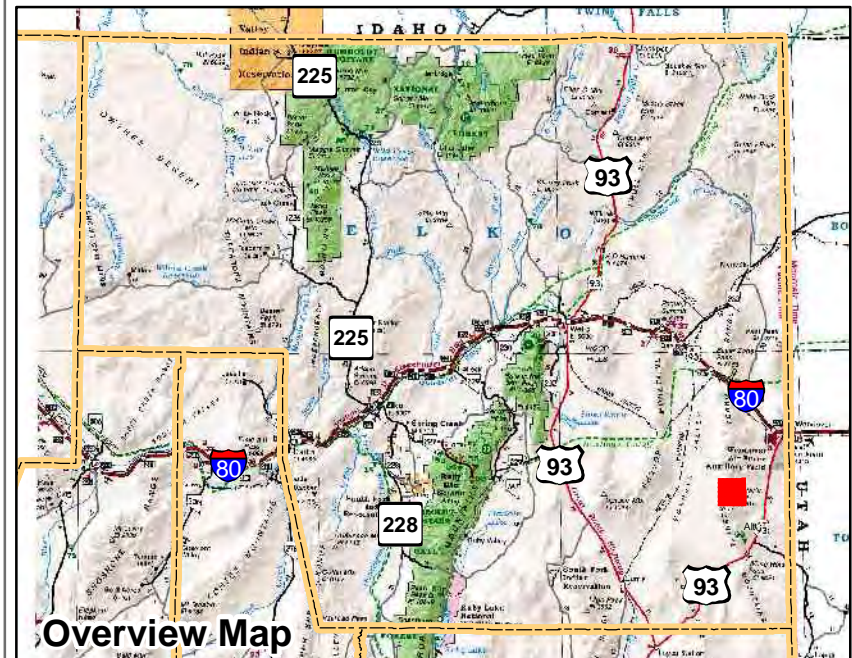

010-280
Township 31N Range 68E
of the Mount Diablo Meridian, Nevada

- Legend**
- Subject Parcel
 - Parcel
 - Public Land
 - Lot
 - Section
 - Township/Range
 - County Line

This map does NOT represent a survey. It is compiled from official records, including surveys and deeds. Recorded documents should be used for detailed legal information. Unless approved by Elko County Assessor, other uses are forbidden.