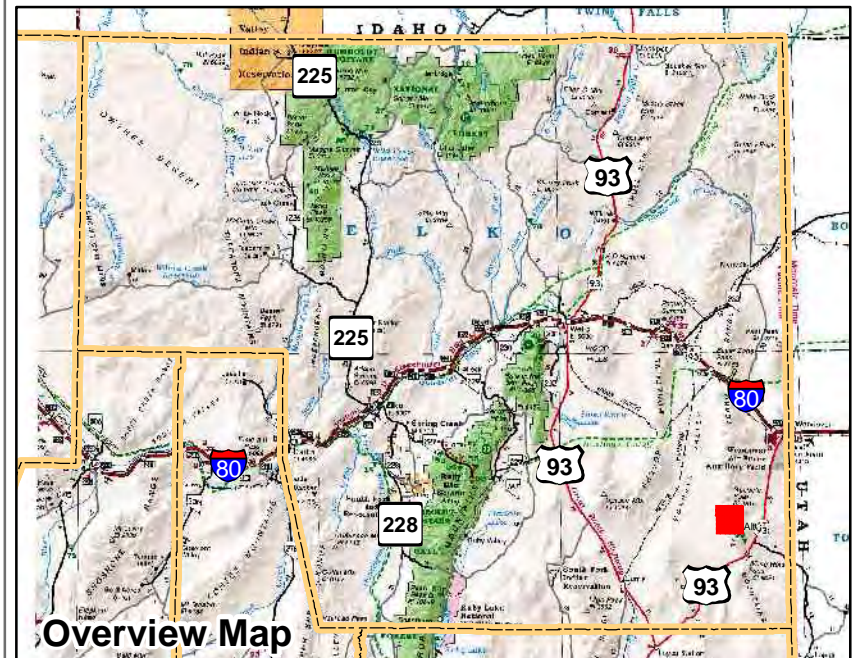

010-270
Township 30N Range 68E
of the Mount Diablo Meridian, Nevada

Overview Map

Legend

- Subject Parcel
- Parcel
- Public Land
- Lot
- Section
- Township/Range
- County Line

This map does NOT represent a survey. It is compiled from official records, including surveys and deeds. Recorded documents should be used for detailed legal information. Unless approved by Elko County Assessor, other uses are forbidden.