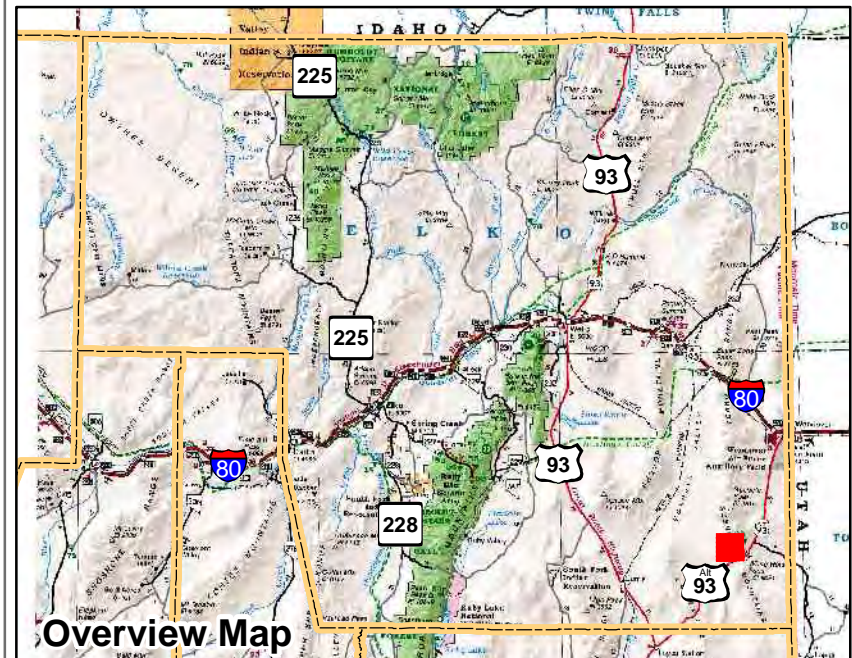

010-260
Township 29N Range 68E
of the Mount Diablo Meridian, Nevada

- Legend**
- Subject Parcel
 - Parcel
 - Public Land
 - Lot
 - Section
 - Township/Range
 - County Line

This map does NOT represent a survey. It is compiled from official records, including surveys and deeds. Recorded documents should be used for detailed legal information. Unless approved by Elko County Assessor, other uses are forbidden.