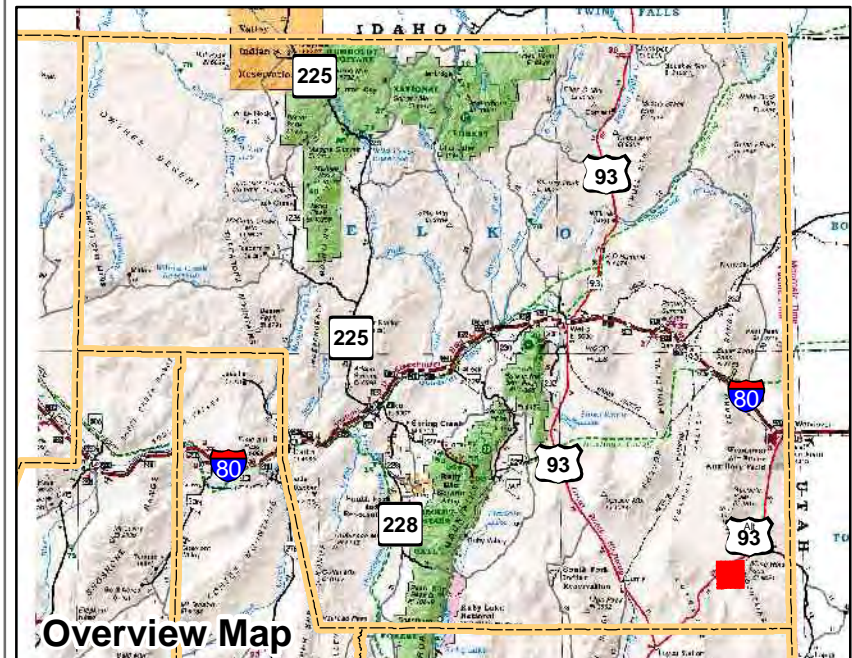

010-250
Township 28N Range 68E
of the Mount Diablo Meridian, Nevada

- Legend**
- Subject Parcel
 - Parcel
 - Public Land
 - Lot
 - Section
 - Township/Range
 - County Line

This map does NOT represent a survey. It is compiled from official records, including surveys and deeds. Recorded documents should be used for detailed legal information. Unless approved by Elko County Assessor, other uses are forbidden.