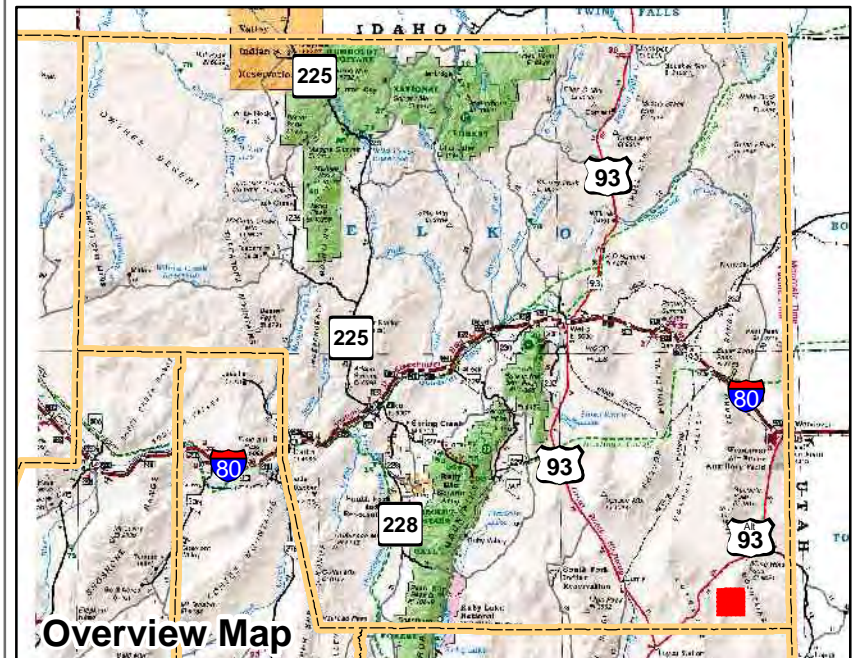

010-240
Township 27N Range 68E
of the Mount Diablo Meridian, Nevada

- Legend**
- Subject Parcel
 - Parcel
 - Public Land
 - Lot
 - Section
 - Township/Range
 - County Line

This map does NOT represent a survey. It is compiled from official records, including surveys and deeds. Recorded documents should be used for detailed legal information. Unless approved by Elko County Assessor, other uses are forbidden.