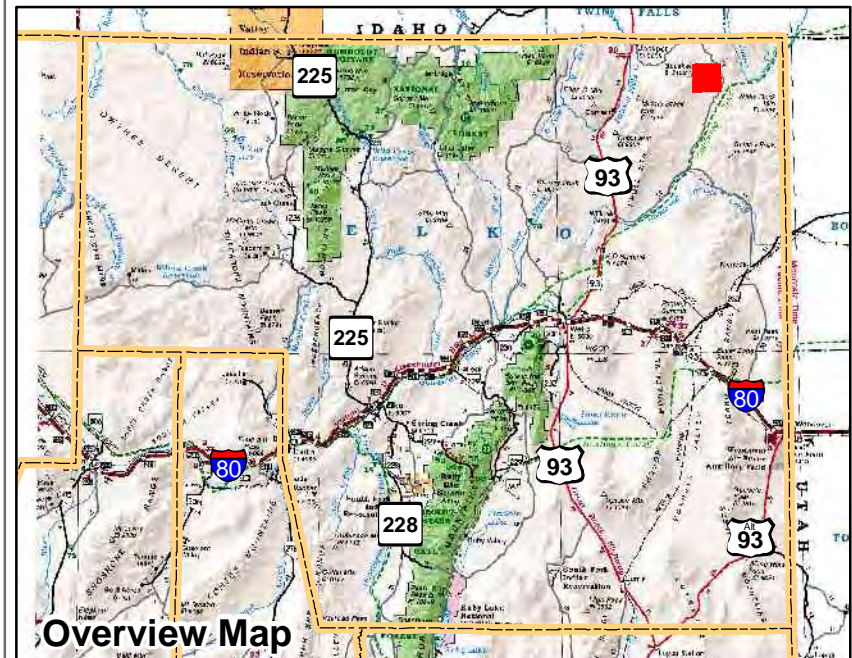

010-210

Township 46N Range 67E

of the Mount Diablo Meridian, Nevada

- Legend**
- Subject Parcel
 - Parcel
 - Public Land
 - Lot
 - Section
 - Township/Range
 - County Line

This map does NOT represent a survey. It is compiled from official records, including surveys and deeds. Recorded documents should be used for detailed legal information. Unless approved by Elko County Assessor, other uses are forbidden.