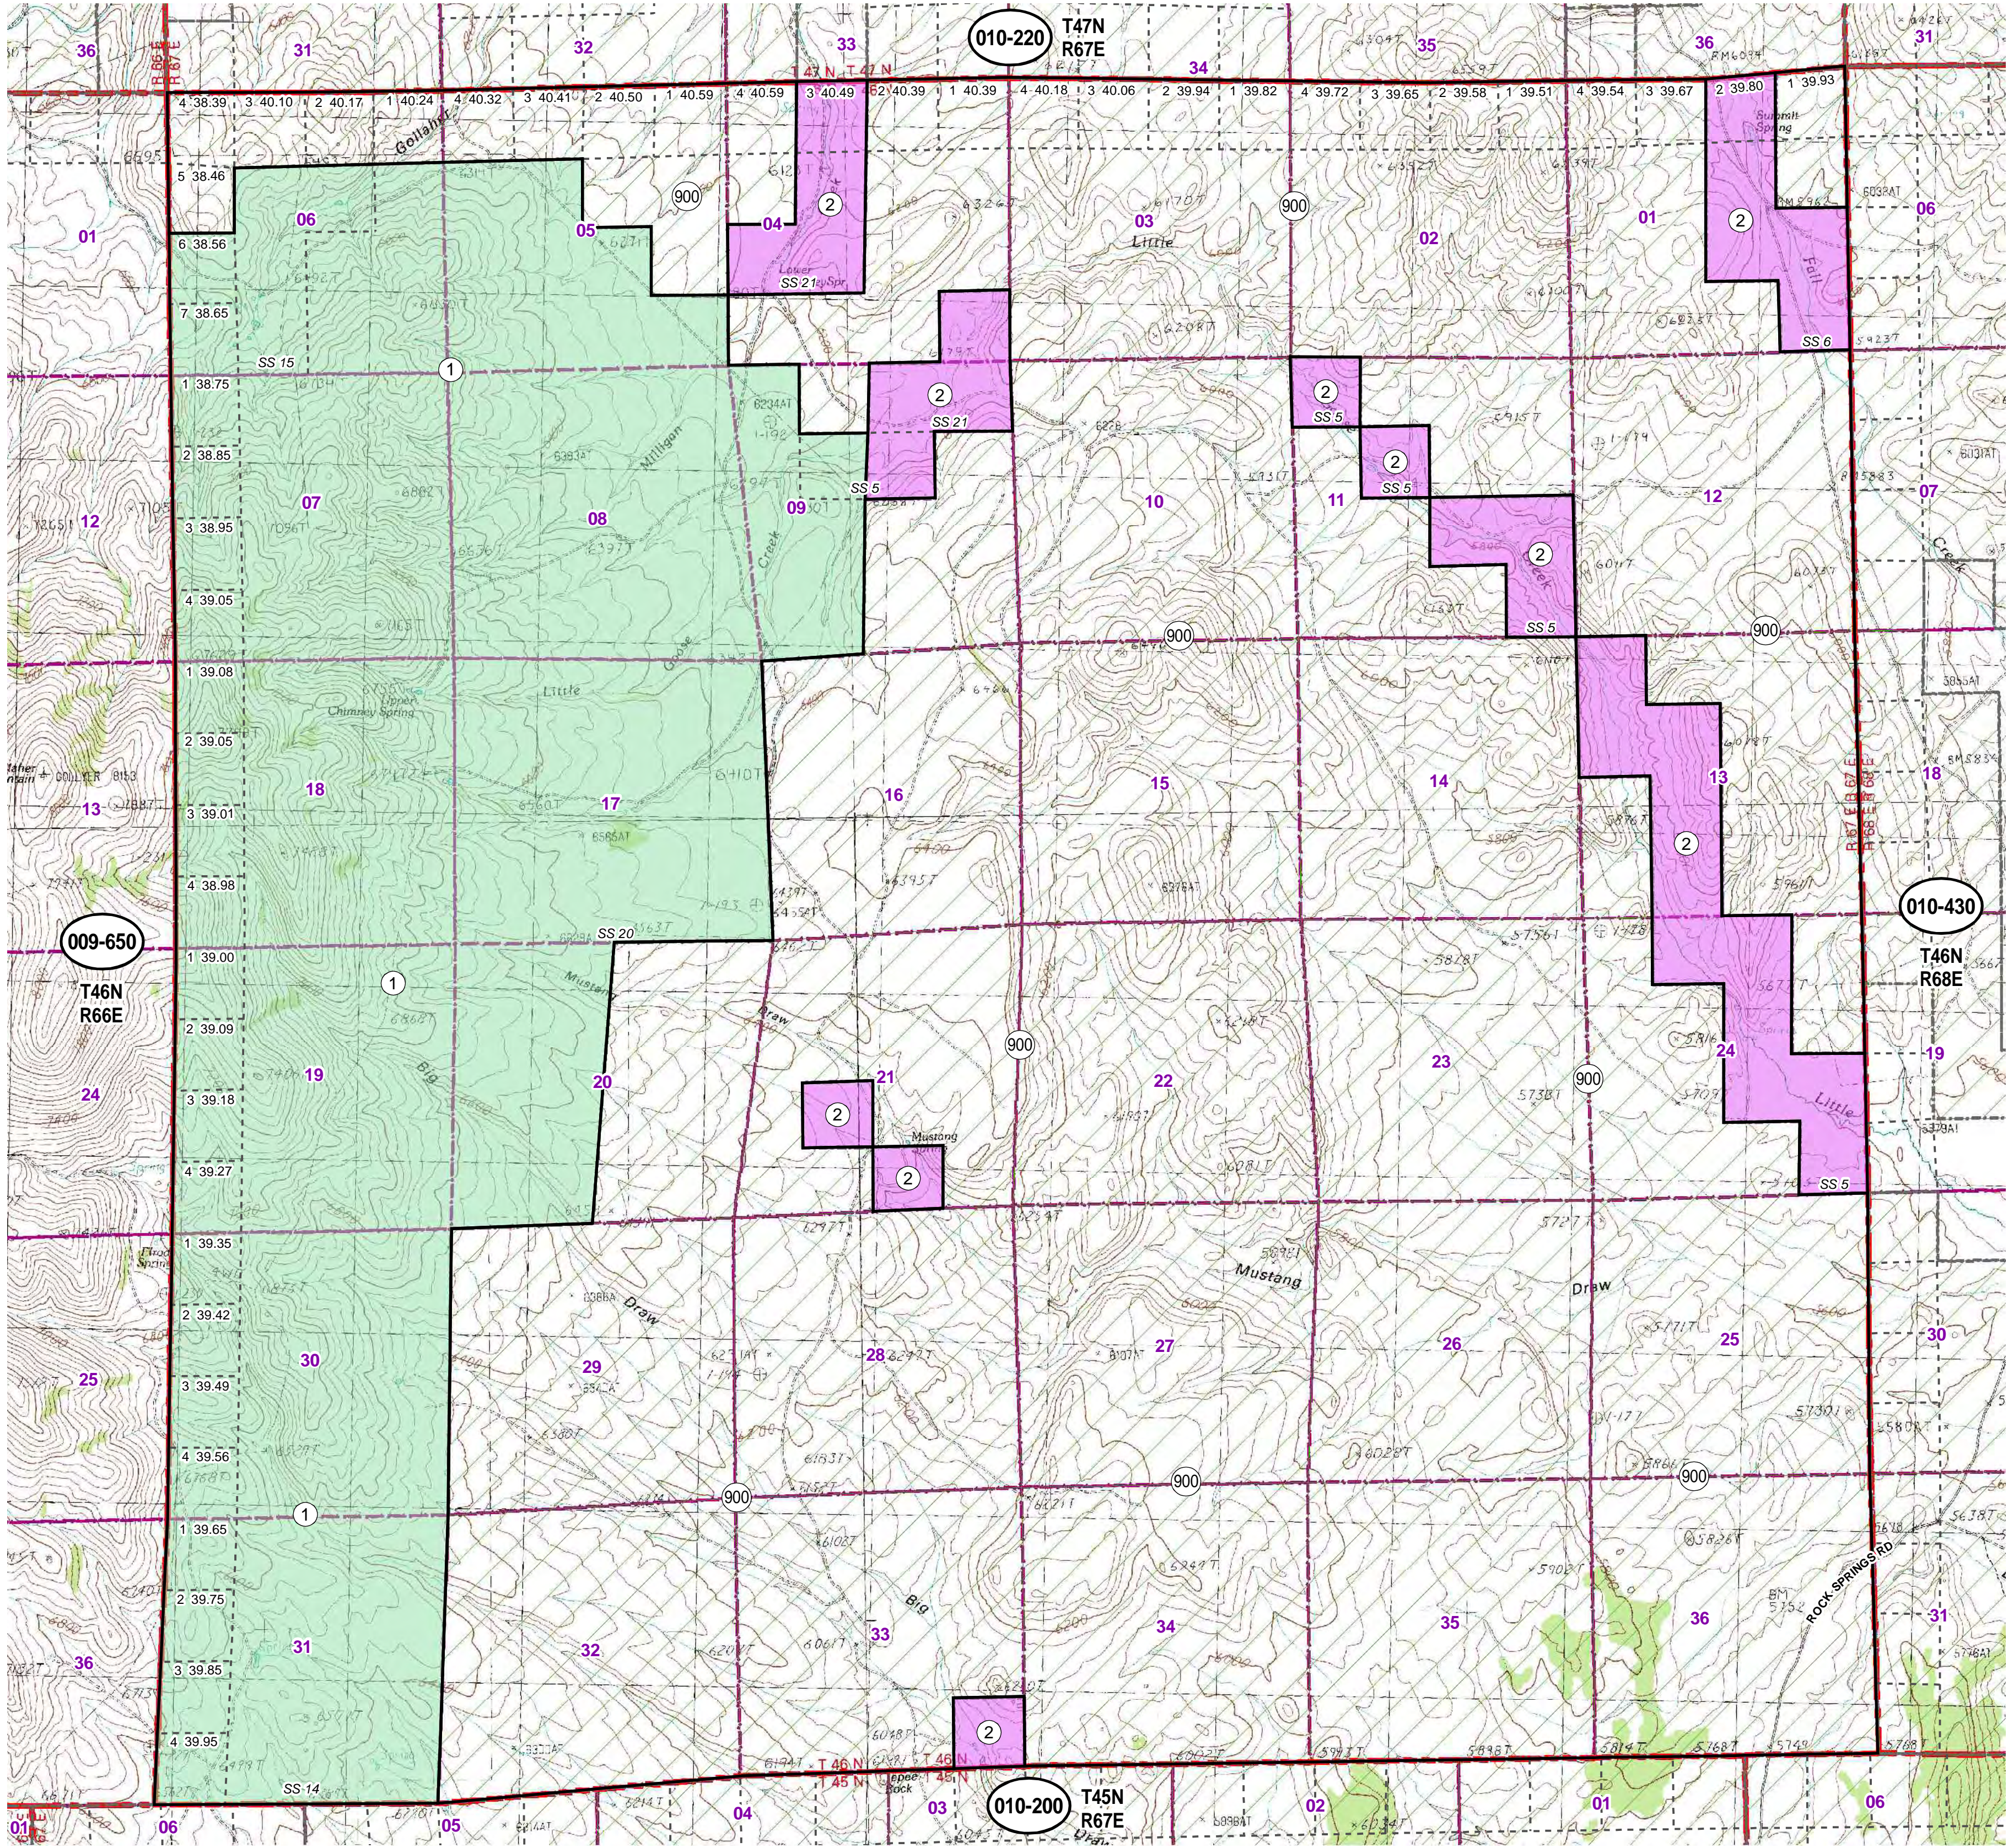

010-210

Township 46N Range 67E

of the Mount Diablo Meridian, Nevada

- Legend**
- Subject Parcel
 - Parcel
 - Public Land
 - Lot
 - Section
 - Township/Range
 - County Line

This map does NOT represent a survey. It is compiled from official records, including surveys and deeds. Recorded documents should be used for detailed legal information. Unless approved by Elko County Assessor, other uses are forbidden.

Reference Documents:

FOR ASSESSMENT USE ONLY

Background DRG was downloaded from the W. M. Keck Earth Sciences & Mining Research Information Center.
Product of GIS
Last Update 11/16/2010 JLS