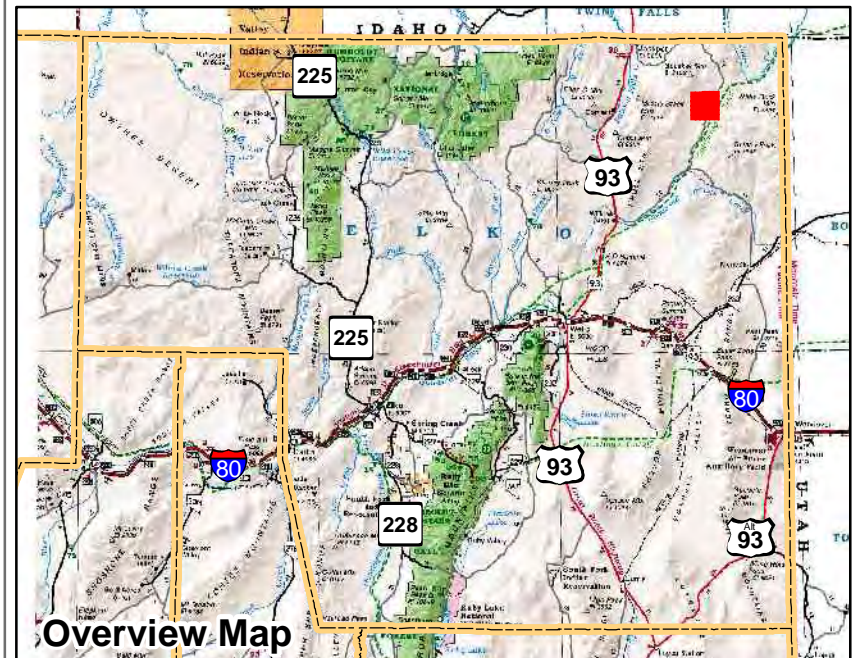

010-200
Township 45N Range 67E
of the Mount Diablo Meridian, Nevada

Overview Map

Legend

- Subject Parcel
- Parcel
- Public Land
- Lot
- Section
- Township/Range
- County Line

This map does NOT represent a survey. It is compiled from official records, including surveys and deeds. Recorded documents should be used for detailed legal information. Unless approved by Elko County Assessor, other uses are forbidden.