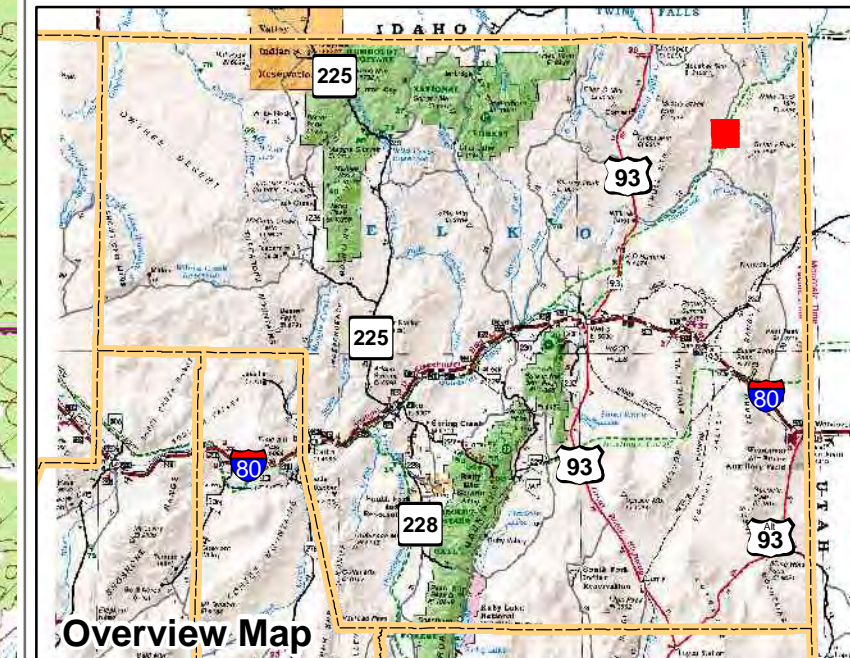

010-190
Township 44N Range 67E
of the Mount Diablo Meridian, Nevada

Legend

- Subject Parcel
- Parcel
- Public Land
- Lot
- Section
- Township/Range
- County Line

This map does NOT represent a survey. It is compiled from official records, including surveys and deeds. Recorded documents should be used for detailed legal information. Unless approved by Elko County Assessor, other uses are forbidden.