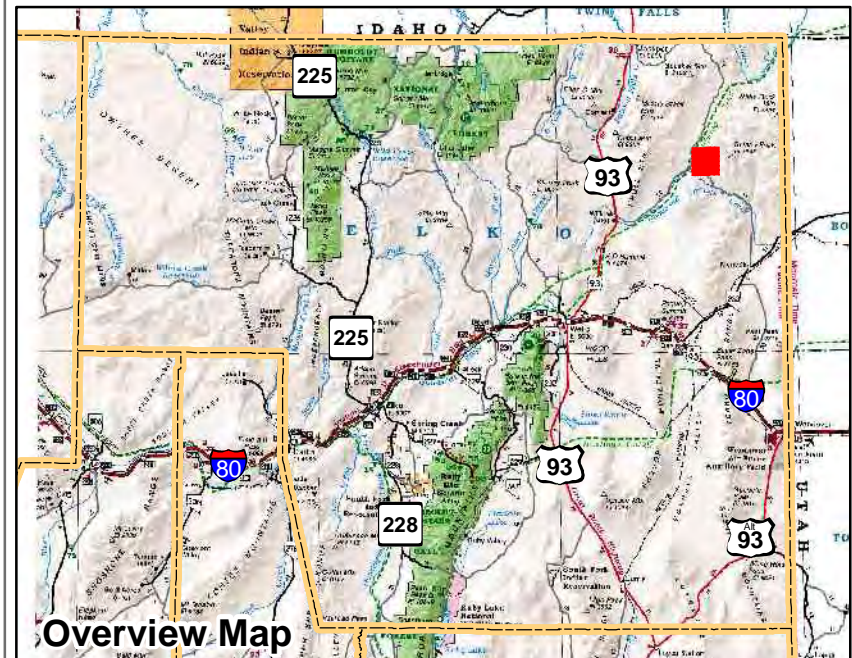

010-180
Township 43N Range 67E
of the Mount Diablo Meridian, Nevada

Legend

- Subject Parcel
- Lot
- Parcel
- Public Land
- Section
- Township/Range
- County Line

This map does NOT represent a survey. It is compiled from official records, including surveys and deeds. Recorded documents should be used for detailed legal information. Unless approved by Elko County Assessor, other uses are forbidden.