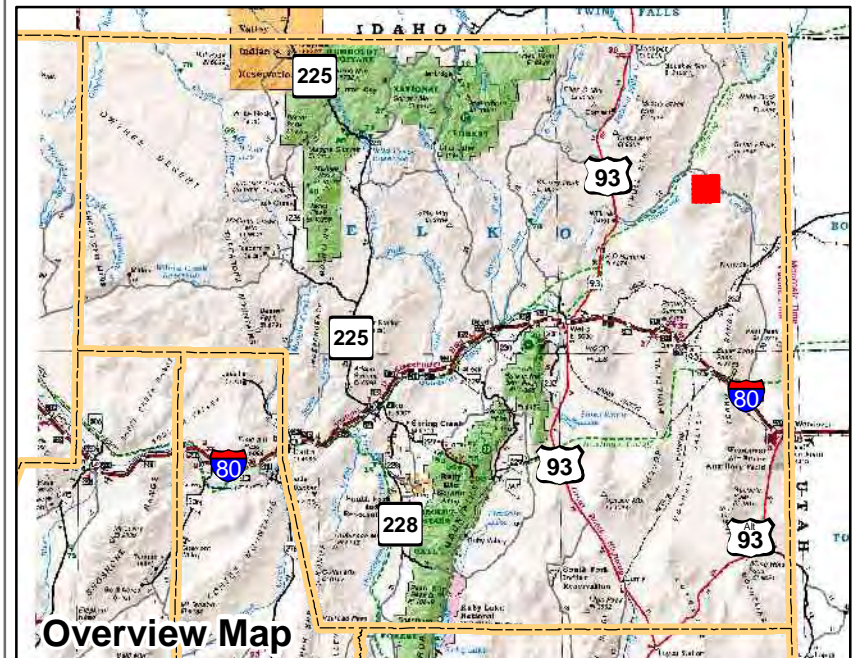

010-170
Township 42N Range 67E
of the Mount Diablo Meridian, Nevada

Overview Map

- Legend**
- Subject Parcel
 - Parcel
 - Public Land
 - Lot
 - Section
 - Township/Range
 - County Line

This map does NOT represent a survey. It is compiled from official records, including surveys and deeds. Recorded documents should be used for detailed legal information. Unless approved by Elko County Assessor, other uses are forbidden.