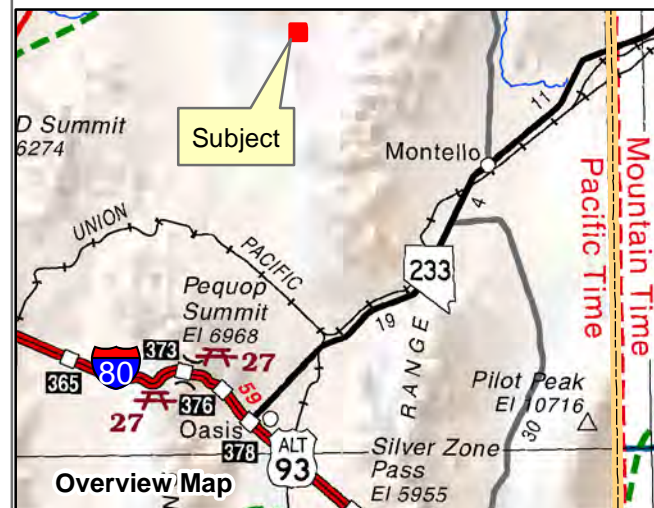

010-16I
Gamble District
Township 41N Range 67E Section 31
of the Mount Diablo Meridian, Nevada

- Legend**
- Subject Parcel
 - Parcel
 - Lot
 - Road
 - Public Land
 - Section
 - Township/Range
 - County Line

Reference Documents:
 Map#

This map does NOT represent a survey. It is compiled from official records, including surveys and deeds. Recorded documents should be used for detailed legal information. Unless approved by Elko County Assessor, other uses are forbidden.

FOR ASSESSMENT USE ONLY

Latitude and Longitude are approximate.

Product of GIS
 Last Update 10/01/2020 JLS