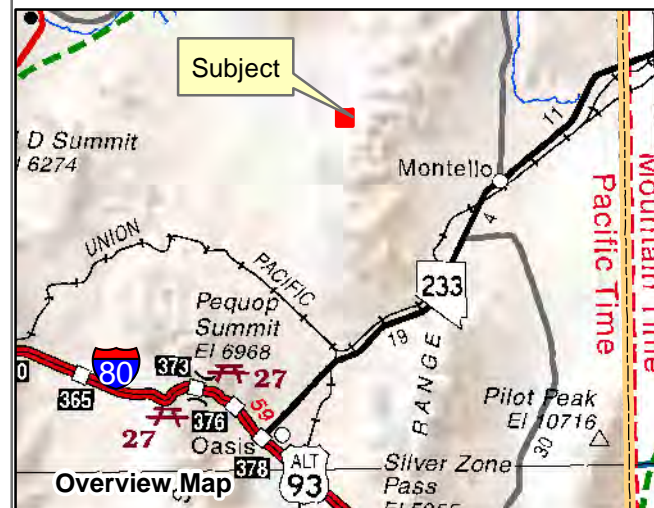

**010-16G**  
**Gamble District**  
**Section 27 Township 41N Range 67E**  
**of the Mount Diablo Meridian, Nevada**

- Legend**
- Subject Parcel
  - Public Land
  - Section
  - Township/Range

Reference Documents:  
 Map#

This map does NOT represent a survey. It is compiled from official records, including surveys and deeds. Recorded documents should be used for detailed legal information. Unless approved by Elko County Assessor, other uses are forbidden.

**FOR ASSESSMENT USE ONLY**

Background image - 2017 NAIP flyover downloaded from the W. M. Keck Earth Sciences & Mining Research Information Center.  
 Product of GIS  
 Last Update 12/03/2018 JLS