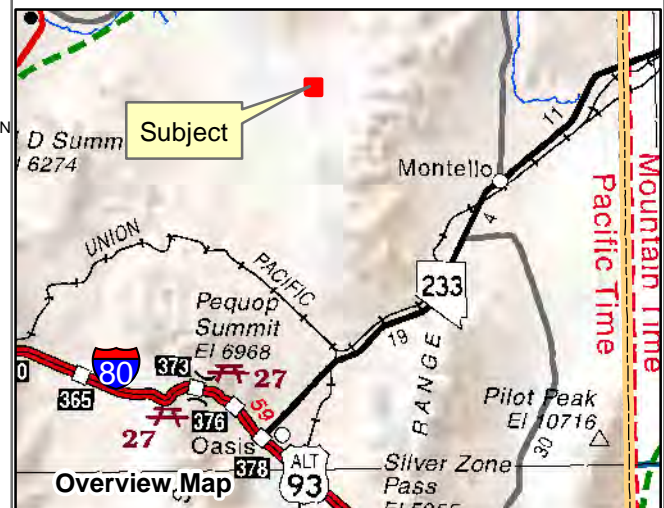

**010-16D**  
**Gamble District**  
**Section 17 Township 41N Range 67E**  
**of the Mount Diablo Meridian, Nevada**

- Legend**
- Subject Parcel
  - Public Land
  - Section
  - Township/Range

Reference Documents:  
 Map#

This map does NOT represent a survey. It is compiled from official records, including surveys and deeds. Recorded documents should be used for detailed legal information. Unless approved by Elko County Assessor, other uses are forbidden.

**FOR ASSESSMENT USE ONLY**

Background image - 2017 NAIP flyover downloaded from the W. M. Keck Earth Sciences & Mining Research Information Center.  
 Product of GIS  
 Last Update 12/03/2018 JLS