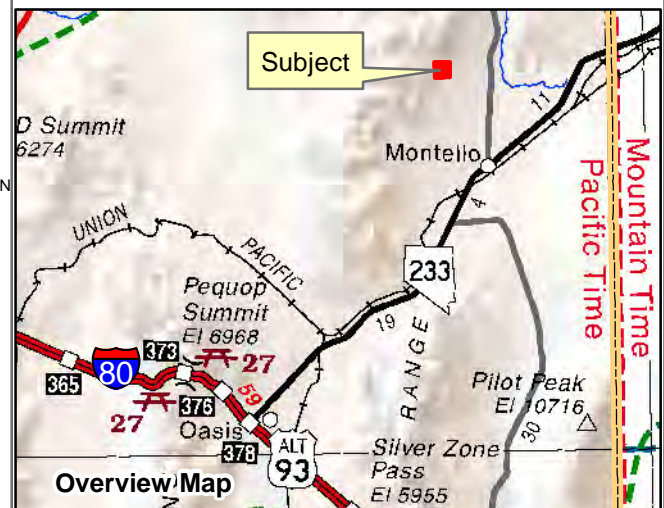

## Gamble District

### Section 15 Township 41N Range 67E

#### of the Mount Diablo Meridian, Nevada

- Legend**
- Subject Parcel
  - Public Land
  - Section
  - Township/Range

Reference Documents:  
Map#

This map does NOT represent a survey. It is compiled from official records, including surveys and deeds. Recorded documents should be used for detailed legal information. Unless approved by Elko County Assessor, other uses are forbidden.