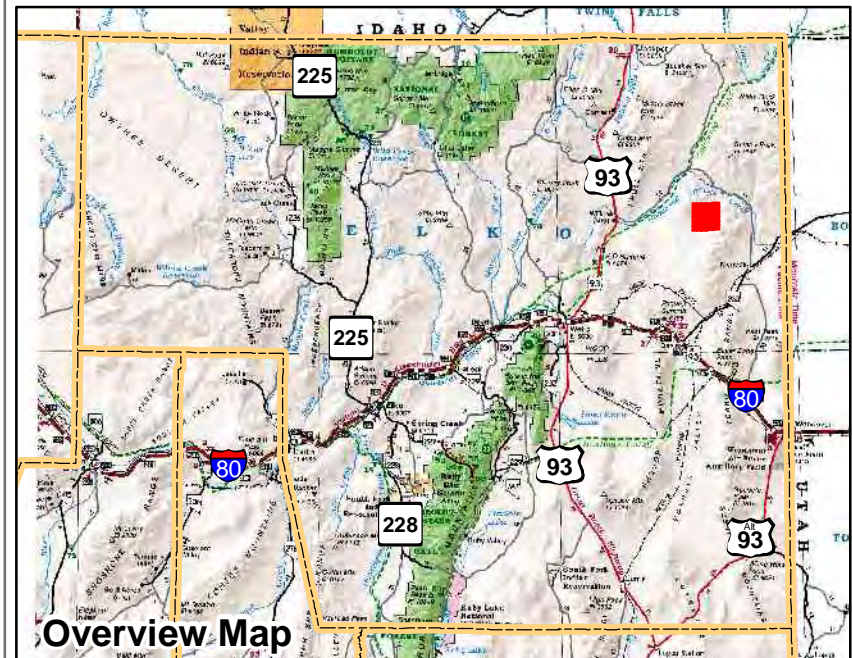

010-160
Township 41N Range 67E
of the Mount Diablo Meridian, Nevada

- Legend**
- Subject Parcel
 - Parcel
 - Public Land
 - Lot
 - Section
 - Township/Range
 - County Line

This map does NOT represent a survey. It is compiled from official records, including surveys and deeds. Recorded documents should be used for detailed legal information. Unless approved by Elko County Assessor, other uses are forbidden.