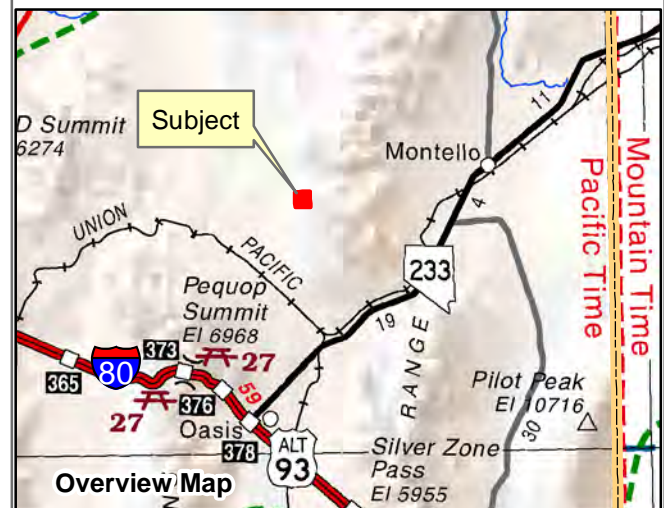

010-15G

Gamble District

Section 29 Township 40N Range 67E

of the Mount Diablo Meridian, Nevada

- ### Legend
- Subject Parcel
 - Parcel
 - Lot
 - Road
 - Public Land
 - Section
 - Township/Range
 - County Line

Reference Documents:
Map#

This map does NOT represent a survey. It is compiled from official records, including surveys and deeds. Recorded documents should be used for detailed legal information. Unless approved by Elko County Assessor, other uses are forbidden.

FOR ASSESSMENT USE ONLY

Latitude and Longitude are approximate.

Product of GIS
Last Update 10/01/2020 JLS