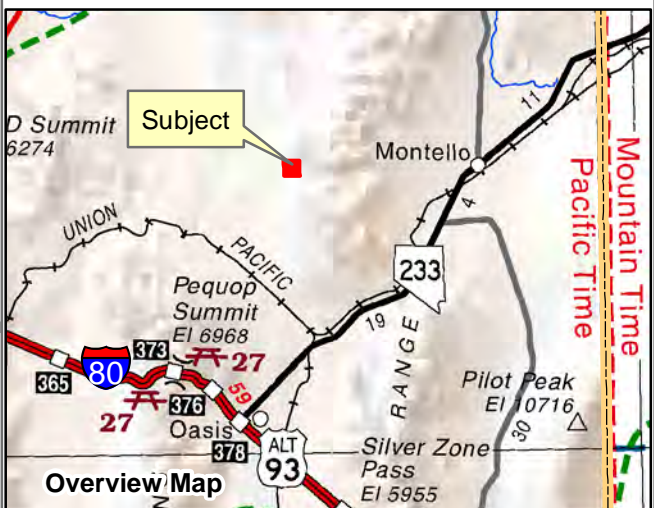

010-15E
Gamble District
Section 17 Township 40N Range 67E
of the Mount Diablo Meridian, Nevada

- Legend**
- Subject Parcel
 - Parcel
 - Lot
 - Road
 - Public Land
 - Section
 - Township/Range
 - County Line

Reference Documents:
 Map#

This map does NOT represent a survey. It is compiled from official records, including surveys and deeds. Recorded documents should be used for detailed legal information. Unless approved by Elko County Assessor, other uses are forbidden.

FOR ASSESSMENT USE ONLY

Latitude and Longitude are approximate.

Product of GIS
 Last Update 10/01/2020 JLS