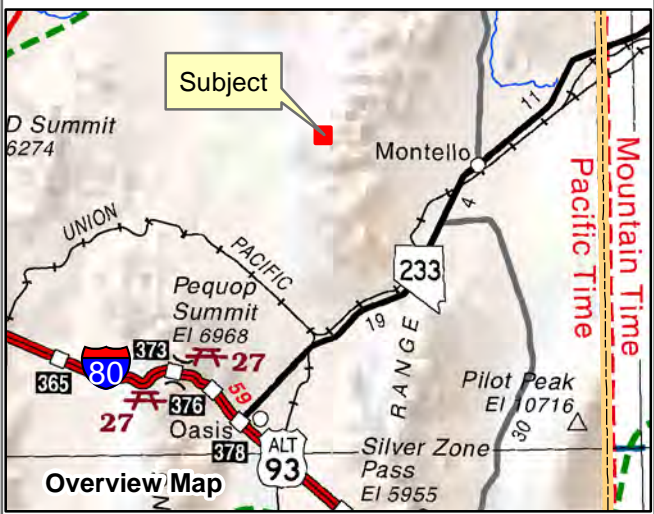

010-15A
Gamble District
Section 03 Township 40N Range 67E
of the Mount Diablo Meridian, Nevada

- Legend**
- Subject Parcel
 - Parcel
 - Lot
 - Road
 - Public Land
 - Section
 - Township/Range
 - County Line

Reference Documents:
 Map#

This map does NOT represent a survey. It is compiled from official records, including surveys and deeds. Recorded documents should be used for detailed legal information. Unless approved by Elko County Assessor, other uses are forbidden.

FOR ASSESSMENT USE ONLY

Latitude and Longitude are approximate.

Product of GIS
 Last Update 10/01/2020 JLS