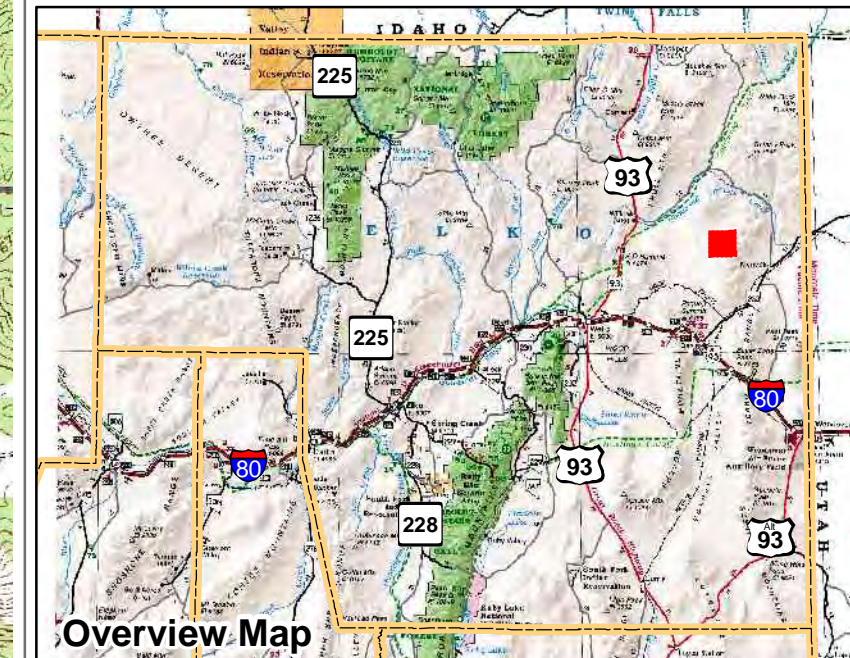

010-150
Township 40N Range 67E
of the Mount Diablo Meridian, Nevada

Legend

- Subject Parcel
- Lot
- Parcel
- Public Land
- Township/Range
- Section
- County Line

This map does NOT represent a survey. It is compiled from official records, including surveys and deeds. Recorded documents should be used for detailed legal information. Unless approved by Elko County Assessor, other uses are forbidden.