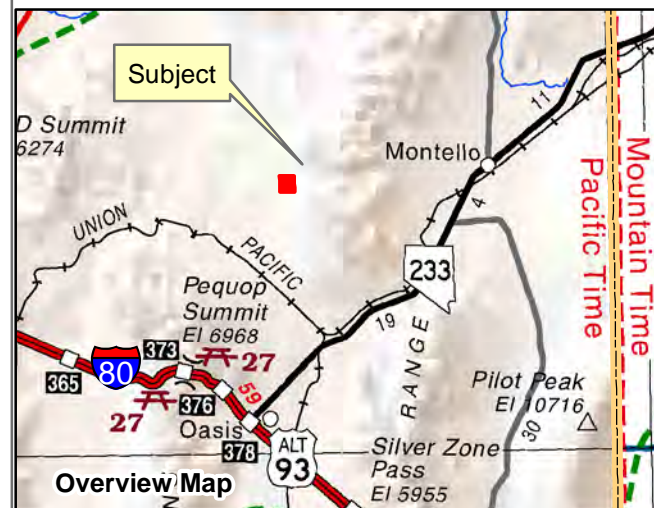

**010-14D**  
**Gamble District**  
**Section 19 Township 39N Range 67E**  
**of the Mount Diablo Meridian, Nevada**

- Legend**
- Subject Parcel
  - Parcel
  - Lot
  - Road
  - Public Land
  - Section
  - Township/Range
  - County Line

**FOR ASSESSMENT USE ONLY**

Latitude and Longitude are approximate.

Product of GIS  
 Last Update 10/01/2020 JLS