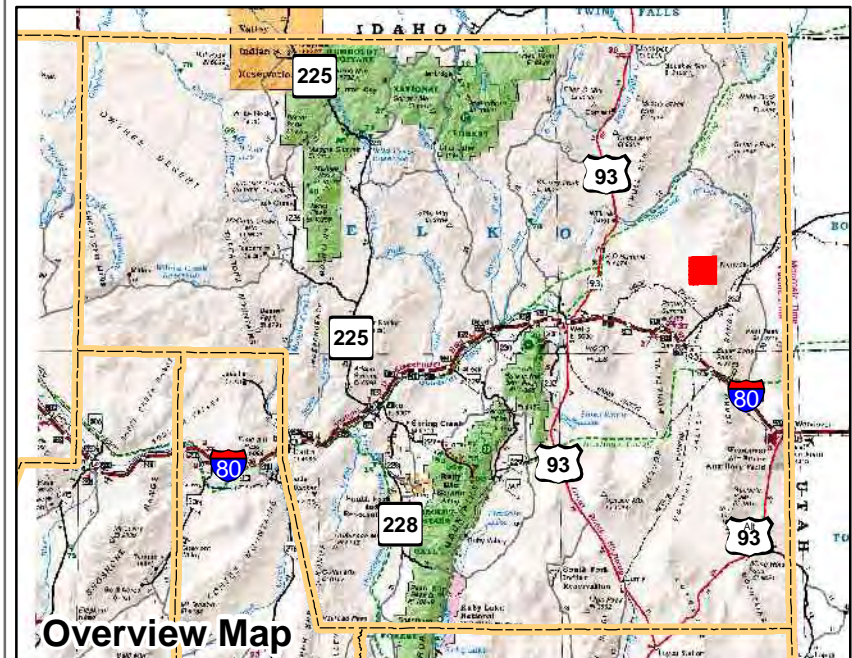

010-140
Township 39N Range 67E
of the Mount Diablo Meridian, Nevada

- Legend**
- Subject Parcel
 - Parcel
 - Public Land
 - Lot
 - Section
 - Township/Range
 - County Line

This map does NOT represent a survey. It is compiled from official records, including surveys and deeds. Recorded documents should be used for detailed legal information. Unless approved by Elko County Assessor, other uses are forbidden.