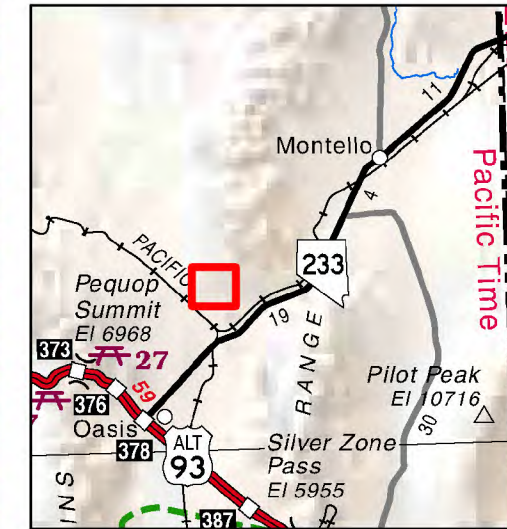

# 010-13K

Gamble District

Section 33 Township 38N Range 67E  
of the Mount Diablo Meridian, Nevada

## Legend

- Subject Parcel
- Parcel
- Public Land
- Section
- Township/Range

Reference Documents:  
Map# 818859

This map does NOT represent a survey. It is compiled from official records, including surveys and deeds. Recorded documents should be used for detailed legal information. Unless approved by Elko County Assessor, other uses are forbidden.