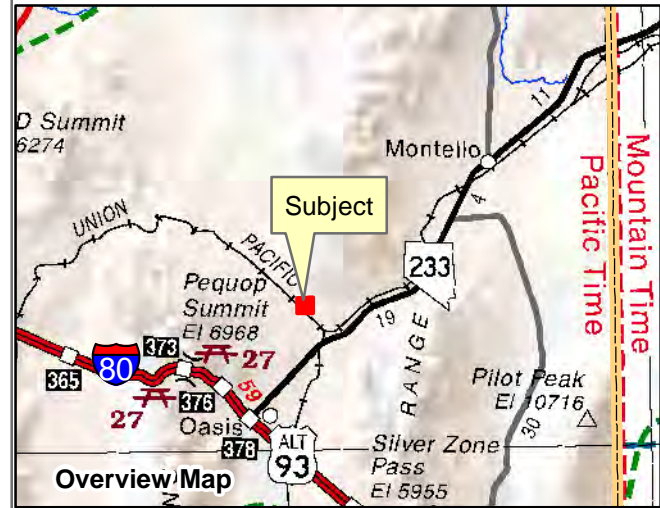

**010-13J**  
**Gamble District**  
**Section 32 Township 38N Range 67E**  
**of the Mount Diablo Meridian, Nevada**

**Legend**

- Subject Parcel
- Parcel
- Lot
- Road
- Public Land
- Section
- Township/Range
- County Line