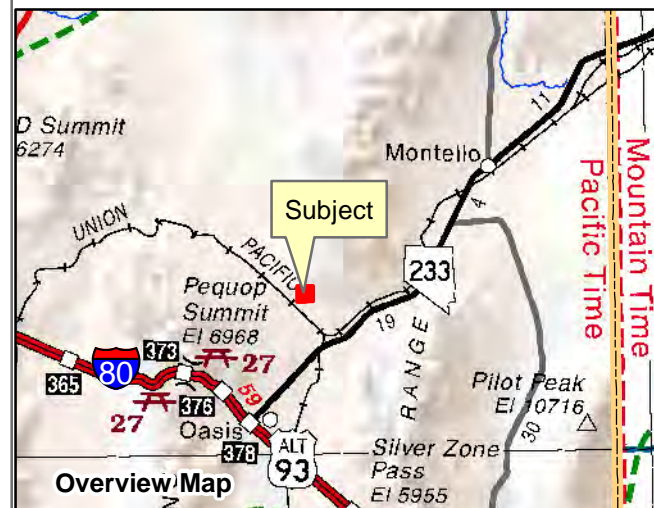

010-13I

Gamble District
Section 29 Township 38N Range 67E
of the Mount Diablo Meridian, Nevada

- ### Legend
- Subject Parcel
 - Parcel
 - Lot
 - Road
 - Public Land
 - Section
 - Township/Range
 - County Line