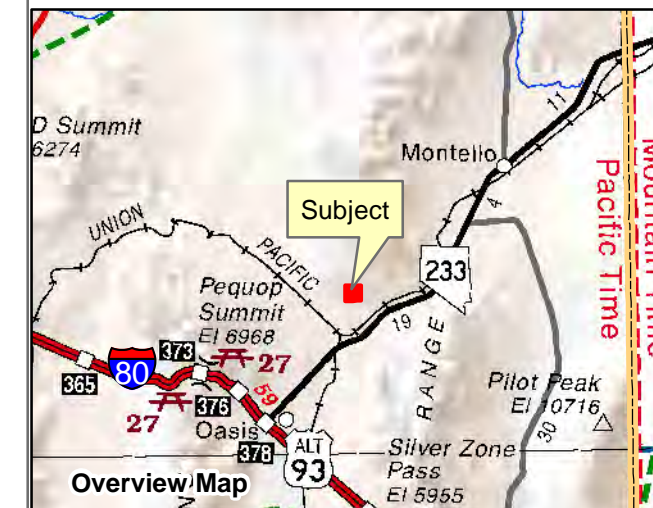

**010-13H**  
**Gamble District**  
**Section 27 Township 38N Range 67E**  
**of the Mount Diablo Meridian, Nevada**

- Legend**
- Subject Parcel
  - Parcel
  - Lot
  - Public Land
  - Section
  - Township/Range
  - County Line

Reference Documents:  
 Map#

This map does NOT represent a survey. It is compiled from official records, including surveys and deeds. Recorded documents should be used for detailed legal information. Unless approved by Elko County Assessor, other uses are forbidden.

**FOR ASSESSMENT USE ONLY**

Latitude and Longitude are approximate.  
 Product of GIS  
 Last Update 04/09/2018 JLS