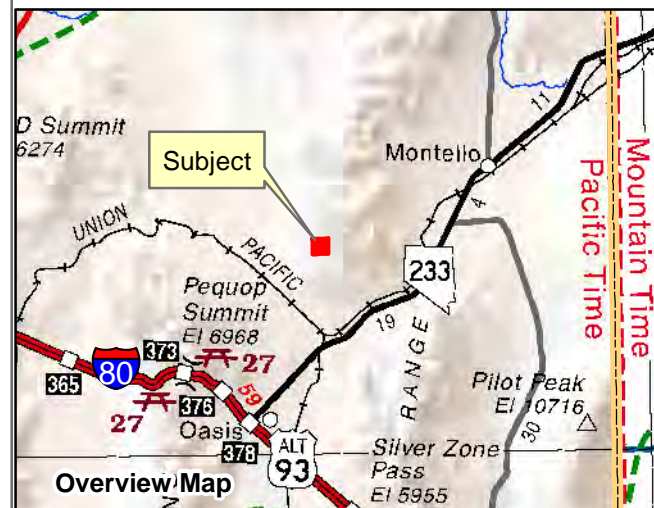

# 010-13B

## Gamble District

### Section 9 Township 38N Range 67E of the Mount Diablo Meridian, Nevada

#### Legend

- Subject Parcel
- Parcel
- Lot
- Public Land
- Section
- Township/Range
- County Line

Reference Documents:  
Map#

This map does NOT represent a survey. It is compiled from official records, including surveys and deeds. Recorded documents should be used for detailed legal information. Unless approved by Elko County Assessor, other uses are forbidden.