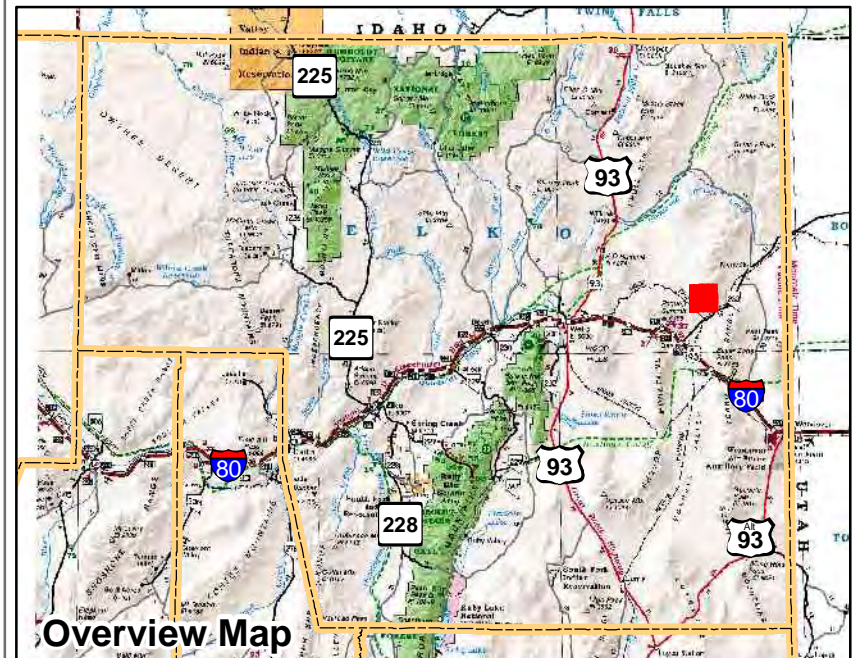

010-130
Township 38N Range 67E
of the Mount Diablo Meridian, Nevada

- Legend**
- Subject Parcel
 - Parcel
 - Public Land
 - Lot
 - Section
 - Township/Range
 - County Line
 - Railroad

This map does NOT represent a survey. It is compiled from official records, including surveys and deeds. Recorded documents should be used for detailed legal information. Unless approved by Elko County Assessor, other uses are forbidden.