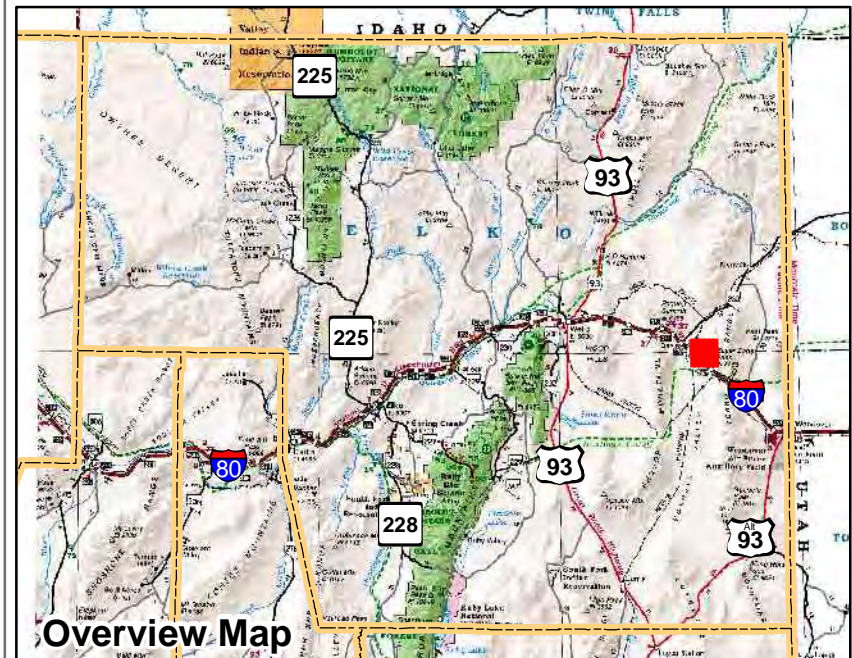

010-110
Township 36N Range 67E
of the Mount Diablo Meridian, Nevada

Overview Map

Legend

- Subject Parcel
- Parcel
- Public Land
- Lot
- Section
- Township/Range
- County Line
- Railroad

This map does NOT represent a survey. It is compiled from official records, including surveys and deeds. Recorded documents should be used for detailed legal information. Unless approved by Elko County Assessor, other uses are forbidden.