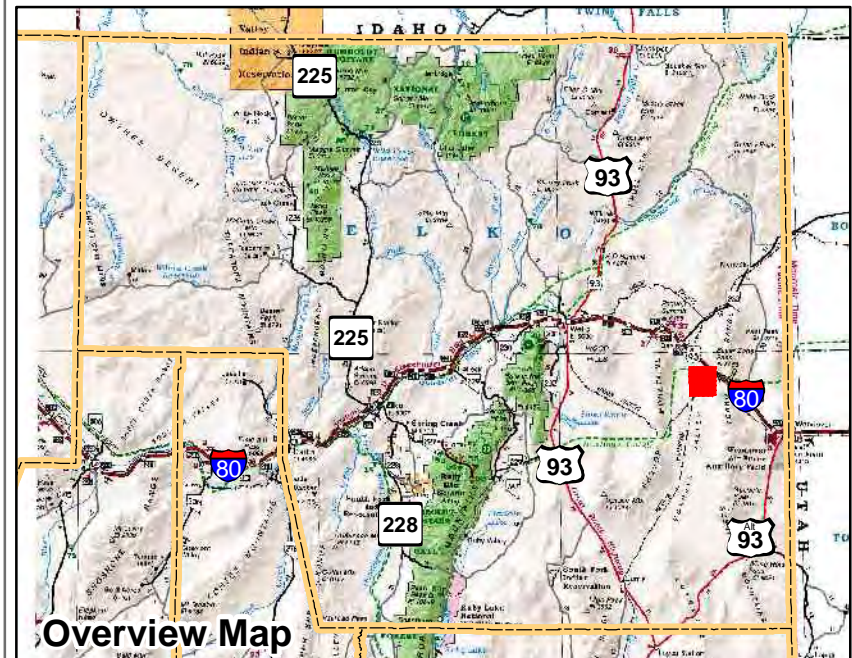

010-100
Township 35N Range 67E
of the Mount Diablo Meridian, Nevada

- Legend**
- Subject Parcel
 - Parcel
 - Public Land
 - Lot
 - Section
 - Township/Range
 - County Line
 - Railroad

This map does NOT represent a survey. It is compiled from official records, including surveys and deeds. Recorded documents should be used for detailed legal information. Unless approved by Elko County Assessor, other uses are forbidden.