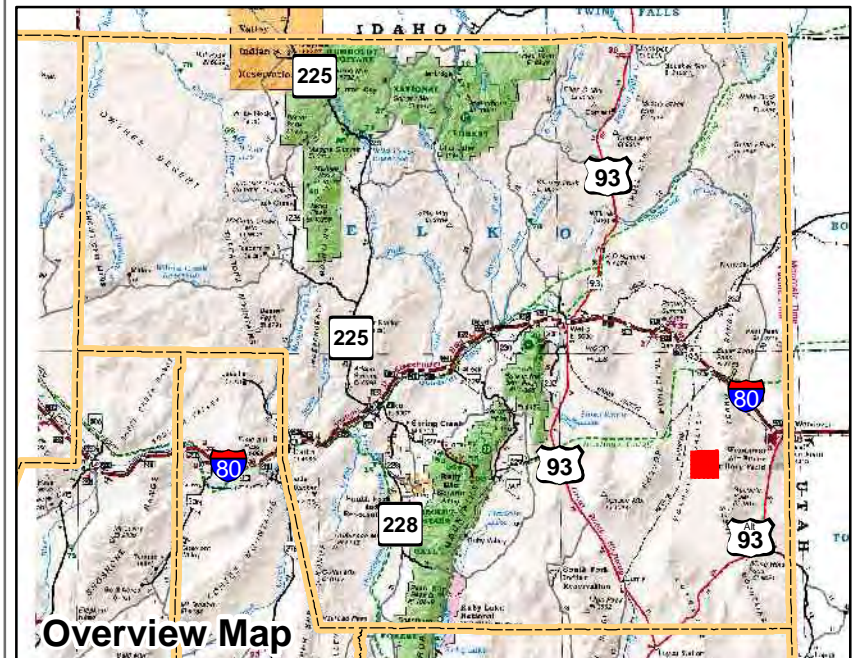

010-070
Township 32N Range 67E
of the Mount Diablo Meridian, Nevada

- Legend**
- Subject Parcel
 - Parcel
 - Public Land
 - Lot
 - Section
 - Township/Range
 - County Line

This map does NOT represent a survey. It is compiled from official records, including surveys and deeds. Recorded documents should be used for detailed legal information. Unless approved by Elko County Assessor, other uses are forbidden.