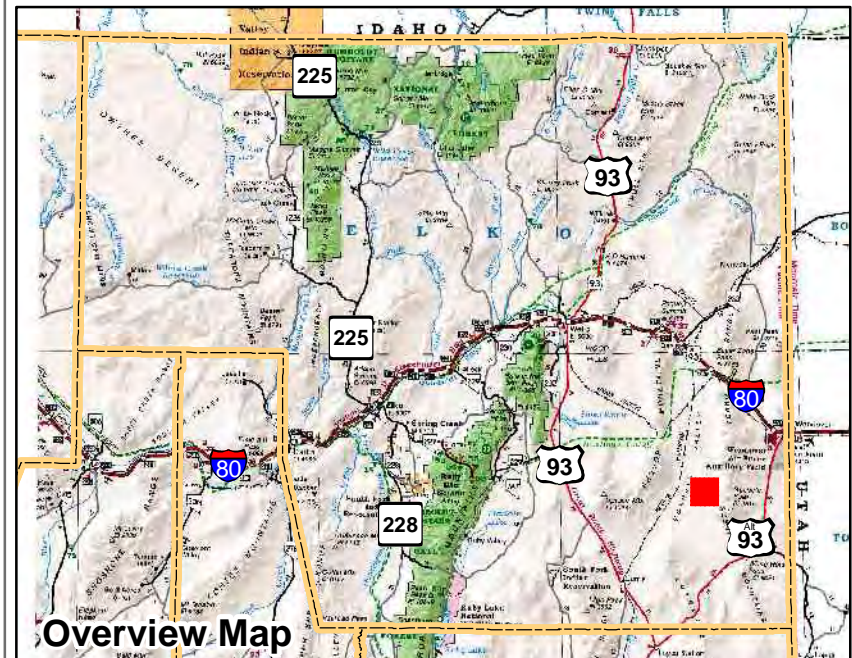

010-060
Township 31N Range 67E
of the Mount Diablo Meridian, Nevada

- Legend**
- Subject Parcel
 - Parcel
 - Public Land
 - Lot
 - Section
 - Township/Range
 - County Line

This map does NOT represent a survey. It is compiled from official records, including surveys and deeds. Recorded documents should be used for detailed legal information. Unless approved by Elko County Assessor, other uses are forbidden.