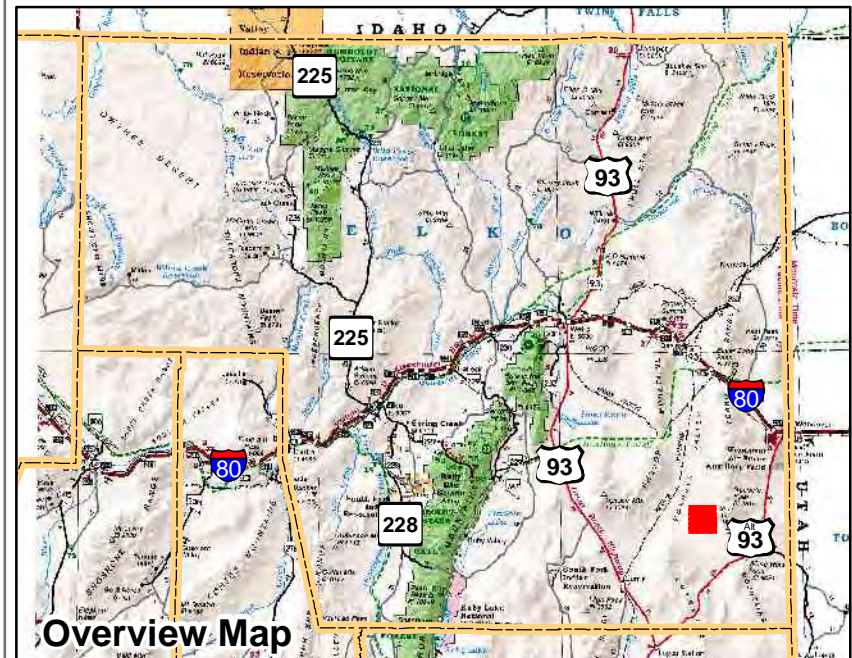

010-050
Township 30N Range 67E
of the Mount Diablo Meridian, Nevada

- Legend**
- Subject Parcel
 - Parcel
 - Public Land
 - Lot
 - Section
 - Township/Range
 - County Line

This map does NOT represent a survey. It is compiled from official records, including surveys and deeds. Recorded documents should be used for detailed legal information. Unless approved by Elko County Assessor, other uses are forbidden.