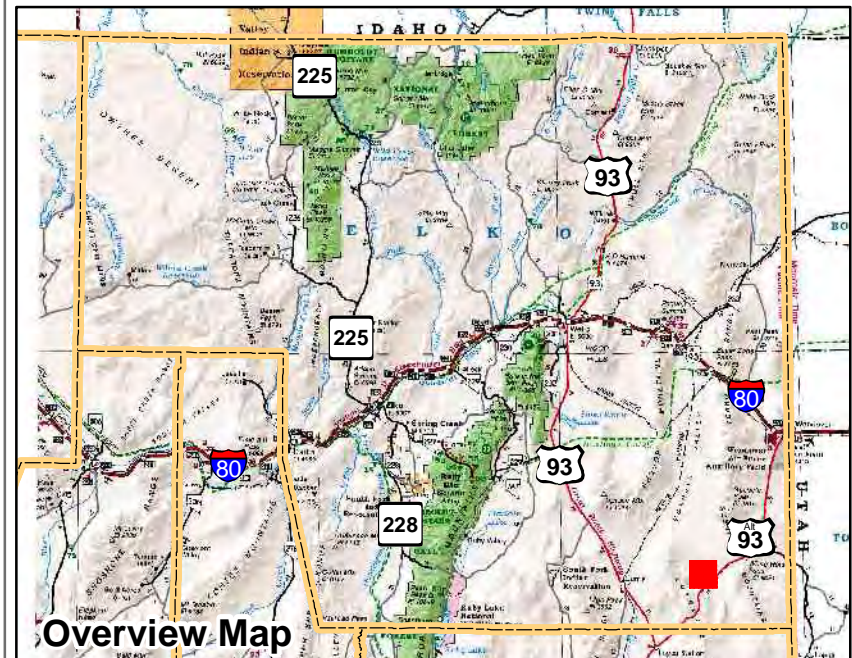

010-030
Township 28N Range 67E
of the Mount Diablo Meridian, Nevada

- Legend**
- Subject Parcel
 - Lot
 - Parcel
 - Public Land
 - Section
 - Township/Range
 - County Line

This map does NOT represent a survey. It is compiled from official records, including surveys and deeds. Recorded documents should be used for detailed legal information. Unless approved by Elko County Assessor, other uses are forbidden.