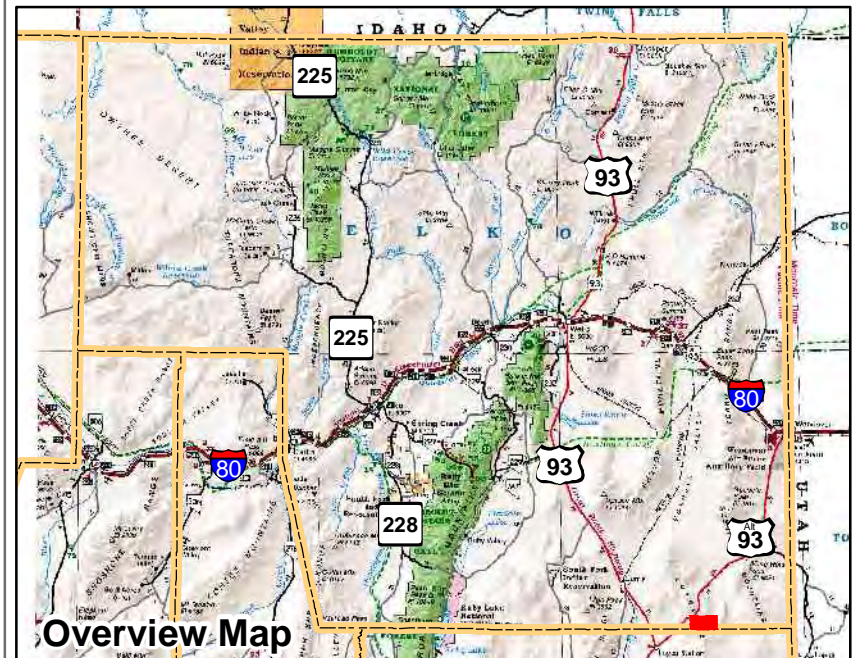

010-010
Township 26N Range 67E
of the Mount Diablo Meridian, Nevada

- Legend**
- Subject Parcel
 - Lot
 - Parcel
 - Public Land
 - Section
 - Township/Range
 - County Line

This map does NOT represent a survey. It is compiled from official records, including surveys and deeds. Recorded documents should be used for detailed legal information. Unless approved by Elko County Assessor, other uses are forbidden.