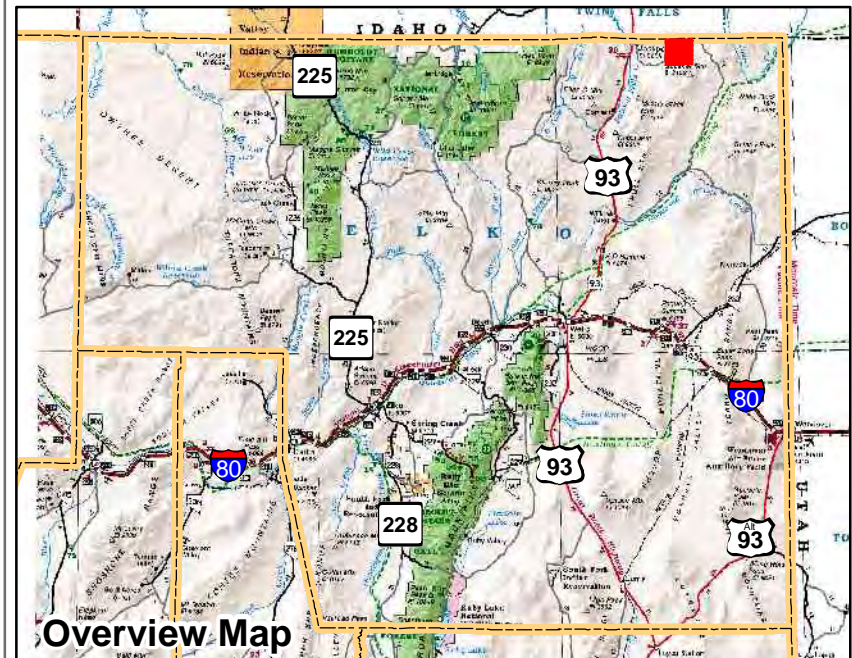

009-660
Township 47N Range 66E
of the Mount Diablo Meridian, Nevada

- Legend**
- Subject Parcel
 - Lot
 - Parcel
 - Public Land
 - Section
 - Township/Range
 - County Line

This map does NOT represent a survey. It is compiled from official records, including surveys and deeds. Recorded documents should be used for detailed legal information. Unless approved by Elko County Assessor, other uses are forbidden.