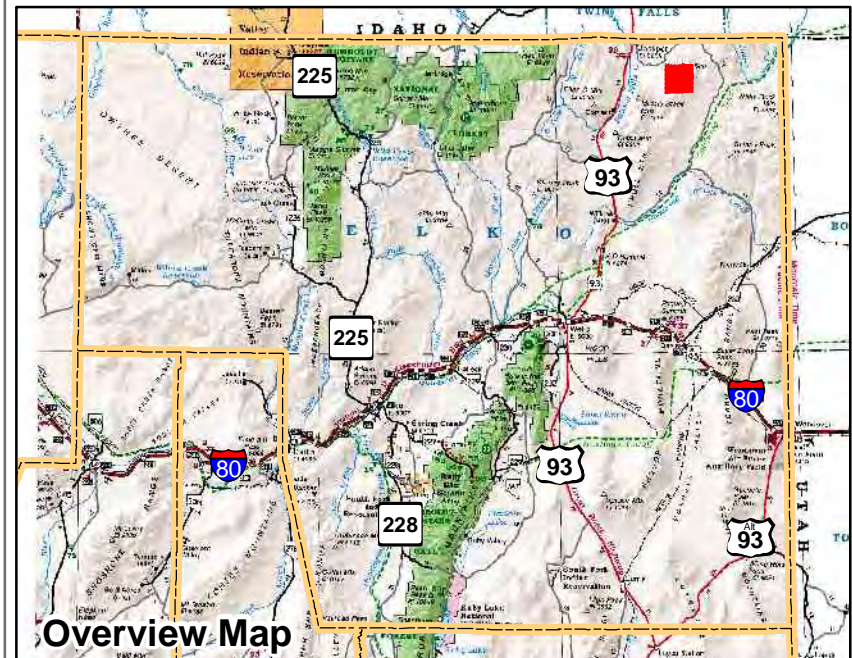

009-650
Township 46N Range 66E
of the Mount Diablo Meridian, Nevada

- Legend**
- Subject Parcel
 - Lot
 - Parcel
 - Public Land
 - Section
 - Township/Range
 - County Line

This map does NOT represent a survey. It is compiled from official records, including surveys and deeds. Recorded documents should be used for detailed legal information. Unless approved by Elko County Assessor, other uses are forbidden.